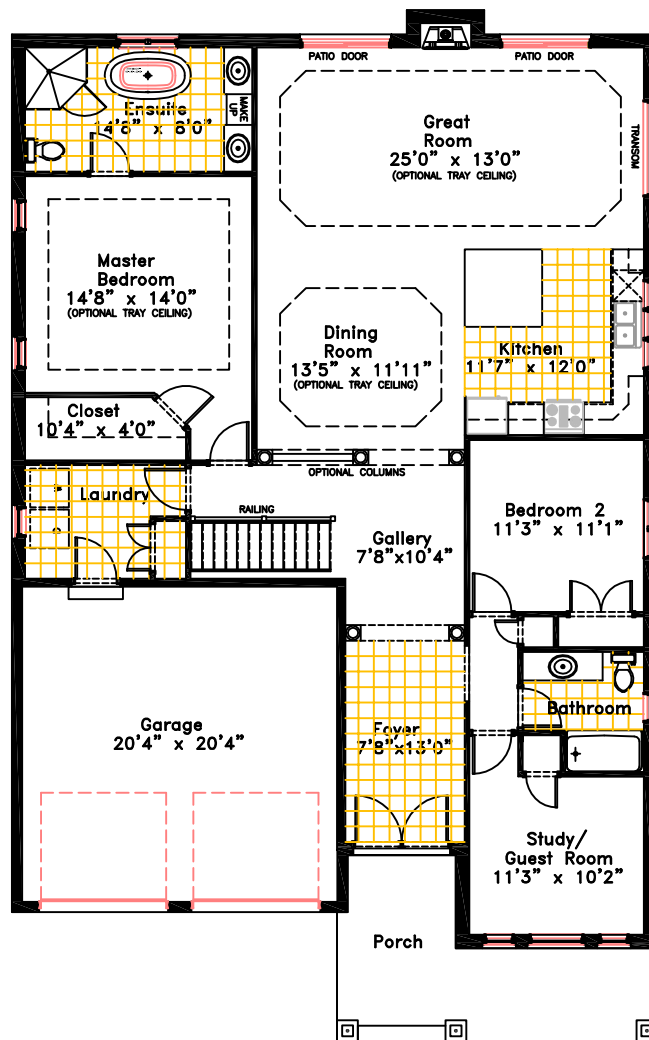

*Basement*

*Ground Floor*

# The Amadora Westbrook Meadows 1930 sq.ft.

PLANS AND DIMENSIONS ARE APPROXIMATE AND SUBJECT TO CHANGE AT THE DISCRETION OF THE VENDOR  
ACTUAL USABLE FLOOR SPACE MAY VARY FROM THE STATED FLOOR AREA E.&O.E. APRIL 10, 2018