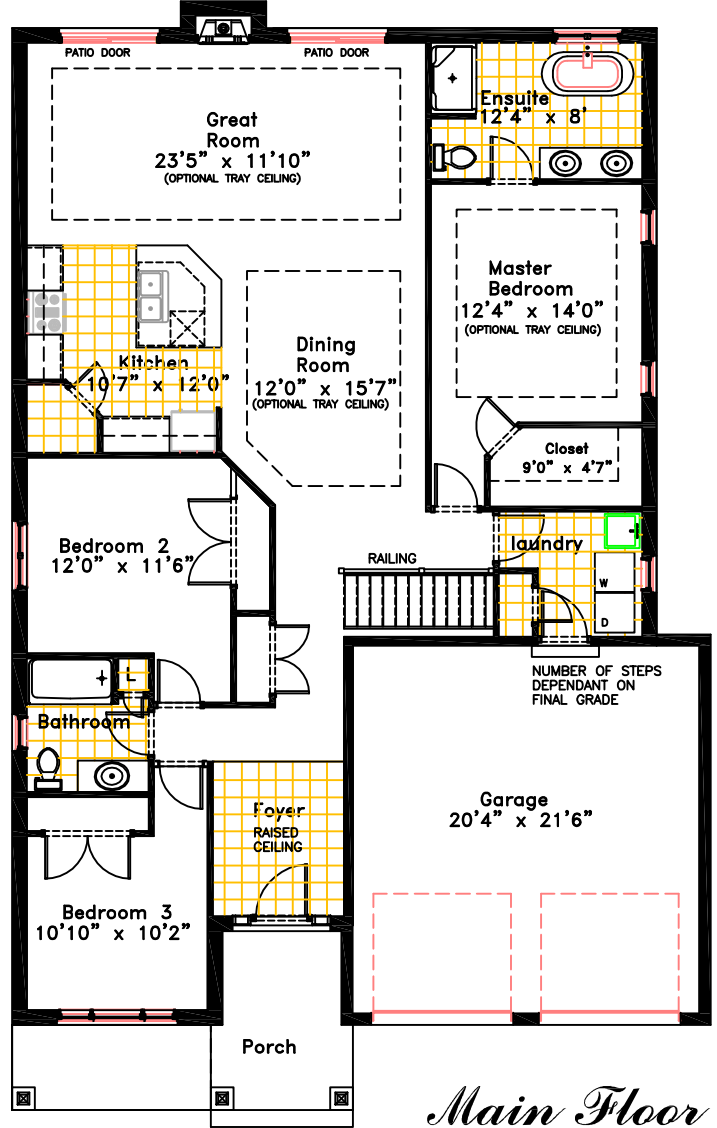

Basement

Main Floor

The Braga Westbrook Meadows

1782 sq.ft.

PLANS AND DIMENSIONS ARE APPROXIMATE AND SUBJECT TO CHANGE AT THE DISCRETION OF THE VENDOR
ACTUAL USABLE FLOOR SPACE MAY VARY FROM THE STATED FLOOR AREA E.&O.E. APRIL 10, 2018